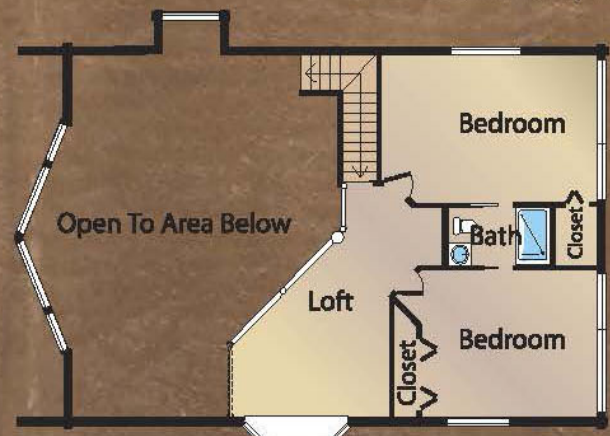

Classic Home Series

Spring Mountain Ranch

Intriguing angles catch the eye immediately. Expanses of glass form the prow front of this distinctive log masterpiece.

Features:

The jutting prow sets the tone for this deceptively economical footprint. The loft overlooks the all inclusive main floor.

- Great room with corner fireplace
- Interesting kitchen arrangement
- 3 bedrooms
- 2 baths
- Second floor with loft
- Total sq.ft. 2,600

Main Level 1,448 sq.ft.

Upper Level 752 sq.ft.