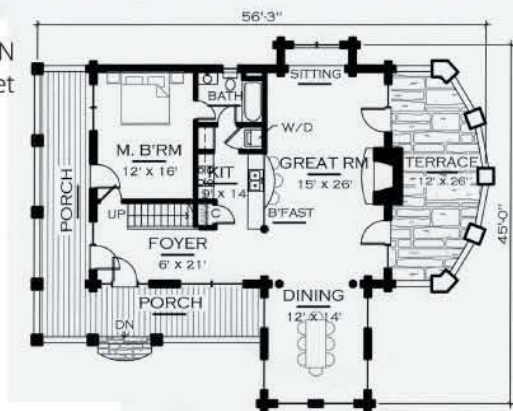

The GETAWAY

MAIN LEVEL PLAN
1,283 Square feet

UPPER LEVEL PLAN
559 Square feet

TOTAL SQUARE FOOTAGE
1,842

1-866-618-6564

*natural
element homes*™