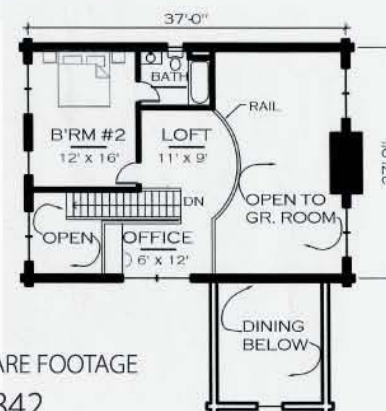

The GETAWAY

MAIN LEVEL PLAN
1,283 Square feet

UPPER LEVEL PLAN
559 Square feet

TOTAL SQUARE FOOTAGE
1,842

1-866-618-6564

*natural
element homes*™